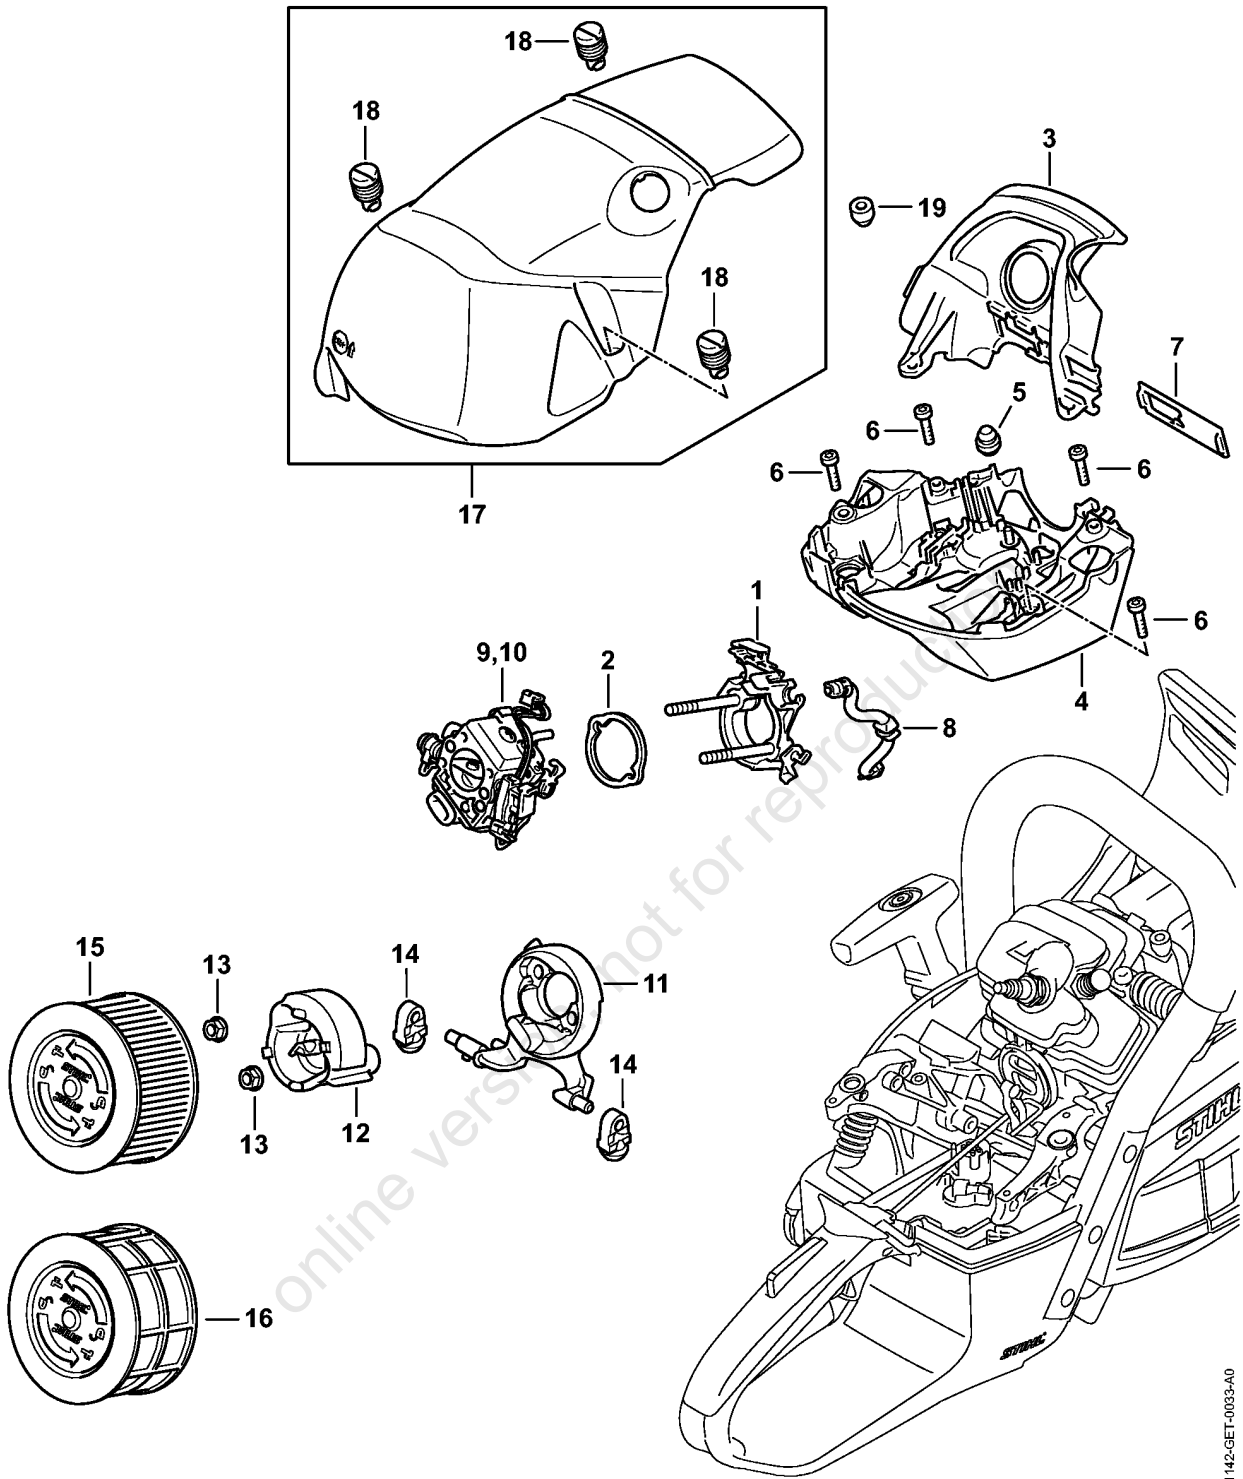

Carburetor bracket, Air filter, Shroud M-Tronic

1142-GET-0033-A0

(1) MS 462, (2) MS 462 C-M, (3) MS 462 C-M R Rettungssäge, (4) MS 462 C-M RVWZ Arctic, (5) MS 462 C-M RZ, (6) MS 462 C-M RZ Rescue, (7) MS 462 C-M VW, (8) MS 462 C-M VWZ Arctic, (9) MS 462 C-M Z

Carburetor bracket, Air filter, Shroud M-Tronic

Reference	Item number	Qty	Description	Contains
1	1142 120 0900	1	Carburetor bracket (2,3,5,6,9)	
2	1128 121 8600	1	Washer (2,3,5,6,9)	
3	1142 080 0901	1	Air guide shroud (2,3,5,6,9)	
4	1142 080 0900	1	Air guide shroud (2,3,5,6,9)	
5	1139 791 5900	1	Stop buffer (2,3,5,6,9)	
6	9022 313 0680	4	Pan head screw IS M4x16 (2,3,5,6,9)	
7	1143 084 4100	1	Shutter (2,3,5,6,9)	
8	1142 141 8600	1	Hose (2,3,5,6,9)	
9	1142 120 0603	1	Carburetor 1142/03 (2,3,5,6,9)	
10	* 1142 120 0601	1	Carburetor 1142/01 (2,3,9)	
11	1142 141 0900	1	Air filter base (2,3,5,6,9)	
12	1142 121 6900	1	Intake baffle (2,3,5,6,9)	
13	9216 261 0700	2	Hexagon nut M5 (2,3,5,6,9)	
14	1140 122 9901	2	Buffer (2,3,5,6,9)	
15	1142 140 4402	1	Air filter HD2 (2,3,9)	
16	1142 140 4401	1	Air filter PA (B) (2,3,5,6,9)	
17	1142 080 1601	1	Shroud (2,3,5,6,9)	18
18	1140 140 9200	3	Twist lock (2,3,5,6,9)	
19	1121 084 7100	1	Cap (2,3,5,6,9)