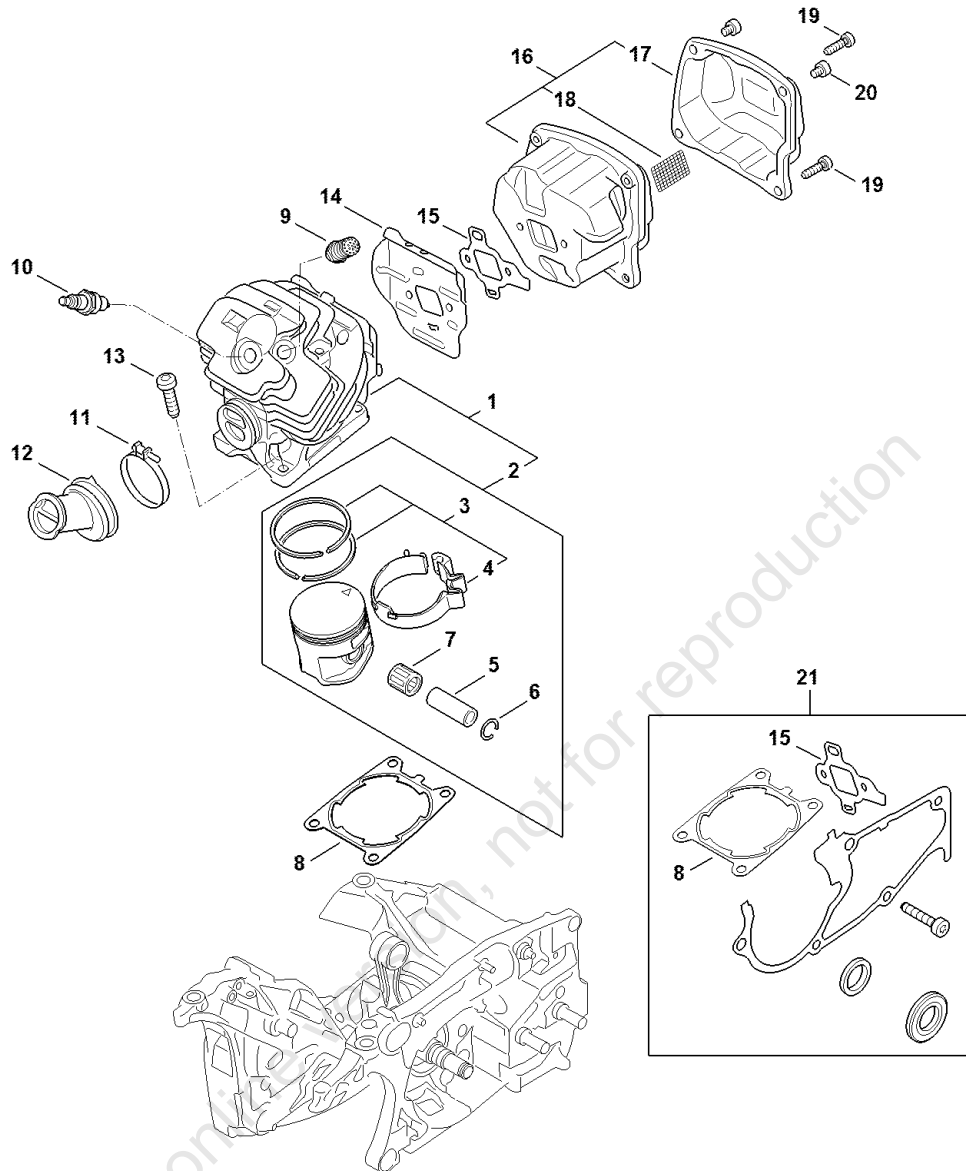

1145-GET 0035-A0

Cylinder, Muffler

Reference	Item number	Qty	Description	Contains
1	1142 020 1201	1	Cylinder with piston Ø 52 mm (4,5,6,8,9)	2 - 7
2	1142 030 2006	1	Piston Ø 52 mm (4,5,6,8,9)	3 - 7
3	1142 034 3004	1	Piston ring Ø 52x1,2 mm 2 pieces (4,5,6,8,9)	4
4	1142 893 2601	1	Clamping strap (4,5,6,8,9)	
5	1142 034 1500	1	Piston pin (4,5,6,8,9)	
6	9463 650 1200	2	Snap ring 12x1 (4,5,6,8,9)	
7	9512 003 3146	1	Needle cage 12x16.2x15 (4,5,6,8,9)	
8	1142 029 2300	1	Cylinder gasket (4,5,6,8,9)	
9	1142 020 9400	1	Decompression valve (4,5,6,8,9)	
10	0000 400 7011	1	Spark plug NGK CMR6H (4,5,6,8,9)	
11	9771 021 2674	1	Hose clip 39.5x5 (4,5,6,8,9)	
12	1142 141 2200	1	Manifold (4,5,6,8,9)	
13	9022 341 1370	4	Spline screw IS-M6x30 (4,5,6,8,9)	
14	1142 141 3200	1	Cooling plate (4,5,6,8,9)	
15	1142 149 0600	1	Muffler gasket (4,5,6,8,9)	
16	1142 140 0601	1	Muffler (4,5,6,8,9)	17, 18
17	1142 140 0800	1	Exhaust casing (4,5,6,8,9)	
18	1142 141 9000	1	Screen (4,5,6,8,9)	
19	9022 371 1053	4	Spline screw IS-M5x25-12.9 (4,5,6,8,9)	
20	9022 341 0911	2	Spline screw IS-M5x6 (4,5,6,8,9)	
21	1142 007 1600	1	Set of gaskets (B) (4,5,6,8,9)	8, 15