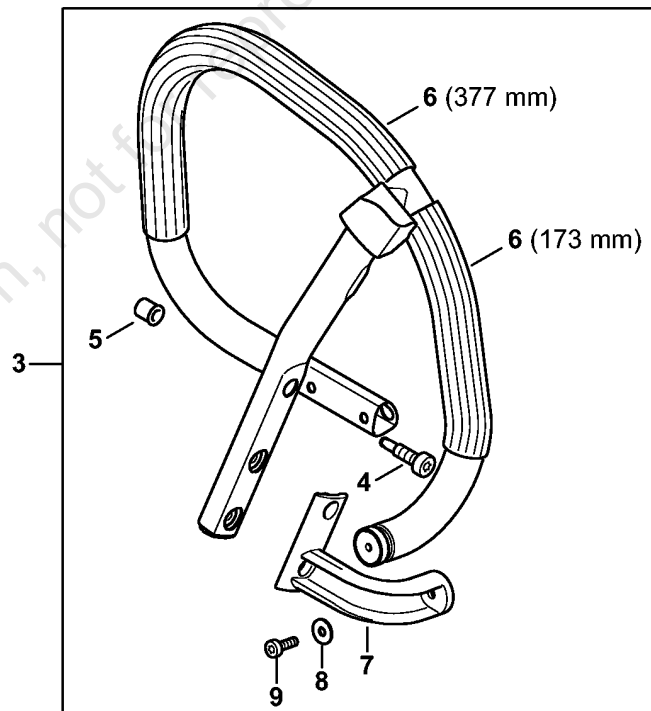

Handlebar

1142-GET-0057-A0

(1) MS 462, (2) MS 462 C-M, (3) MS 462 C-M R Rettungssäge, (4) MS 462 C-M RVWZ Arctic, (5) MS 462 C-M RZ, (6) MS 462 C-M RZ Rescue, (7) MS 462 C-M VW, (8) MS 462 C-M VWZ Arctic, (9) MS 462 C-M Z

Handlebar

Reference	Item number	Qty	Description	Contains
1	1142 790 1700	1	Handlebar (1,2,9)	4 - 6
2	1142 790 3700	1	Wrap around handle (5)	4 - 9
3	1142 790 3701	1	Wrap around handle (3,6)	4 - 9
4	1141 791 6100	1	Collar screw (1,2,3,5,6,9)	
5	0000 791 7904	1	Bushing (1,2,3,5,6,9)	
6	0000 791 2011	1	Handle hose Ø 19,8 mm x 5 m (1,2,3,5,6,9)	
7	1142 791 5500	1	Elbow connector (3,5,6)	
8	9307 021 0120	1	Washer 5.3 (3,5,6)	
9	9022 341 0980	1	Spline screw IS-M5x16 (3,5,6)	

online version, not for reproduction