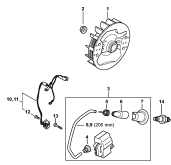

Ignition system M-Tronic