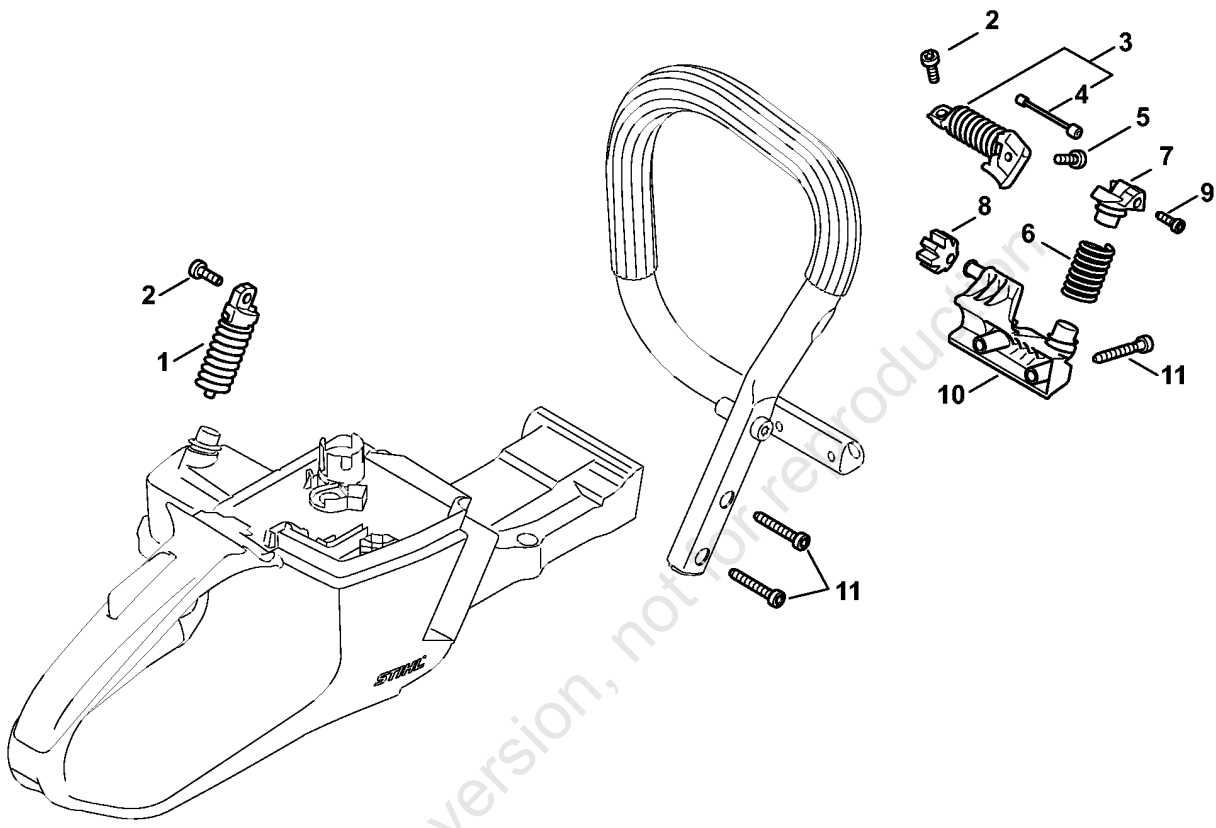

Carburetor 1142/03

Reference	Item number	Qty	Description	Contains
1	1142 120 0603	1	Carburetor 1142/03 (2,3,5,6,9)	2 - 31
2	Z000 018 Z000	1	Inlet needle (2,3,5,6,9)	
3	Z000 019 Z006	1	Metering spring (2,3,5,6,9)	
4	1119 121 5002	1	Inlet control lever (2,3,5,6,9)	
5	1120 121 9200	1	Spindle (2,3,5,6,9)	
6	0000 122 7101	1	Screw (2,3,5,6,9)	
7	1135 129 0900	1	Gasket (2,3,5,6,9)	
8	1142 121 4700	1	Metering diaphragm (2,3,5,6,9)	
9	1142 121 0800	1	End cover (2,3,5,6,9)	
10	1120 122 6601	4	Collar screw (2,3,5,6,9)	
11	1123 121 7800	1	Strainer (2,3,5,6,9)	
12	1142 121 4800	1	Pump diaphragm (2,3,5,6,9)	
13	1142 129 0900	1	Gasket (2,3,5,6,9)	
14	1142 120 0800	1	End cover (2,3,5,6,9)	
15	4282 122 9000	1	E-clip (2,3,5,6,9)	
16	1142 121 3501	1	Throttle lever (2,3,5,6,9)	
17	4132 122 6600	1	Collar screw (2,3,5,6,9)	
18	1142 121 9400	1	Ring (2,3,5,6,9)	
19	1142 122 3201	1	Torsion spring (2,3,5,6,9)	
20	1142 121 6602	1	Lever (2,3,5,6,9)	
21	1142 122 3200	1	Torsion spring (2,3,5,6,9)	
22	1142 121 6601	1	Lever (2,3,5,6,9)	
23	1139 122 7101	1	Screw (2,3,5,6,9)	
24	0000 120 5104	1	Solenoid valve (2,3,5,6,9)	
25	0000 121 2301	1	Support (2,3,5,6,9)	
26	0000 122 7103	1	Screw (2,3,5,6,9)	
27	1142 430 1021	1	Trigger unit (2,3,5,6,9)	28
28	0000 431 1803	1	Plug (2,3,5,6,9)	
29	9076 478 0210	1	Pan head self-tapping screw A2.5x16 (2,3,5,6,9)	
30	9645 945 1171	1	O-ring N12x1,5-NBR70 (2,3,5,6,9)	
31	1120 122 7800	1	Oval head screw (2,3,5,6,9)	
32	1142 007 1700	1	Set of carburetor parts (B) (2,3,5,6,9)	7, 8, 12, 13