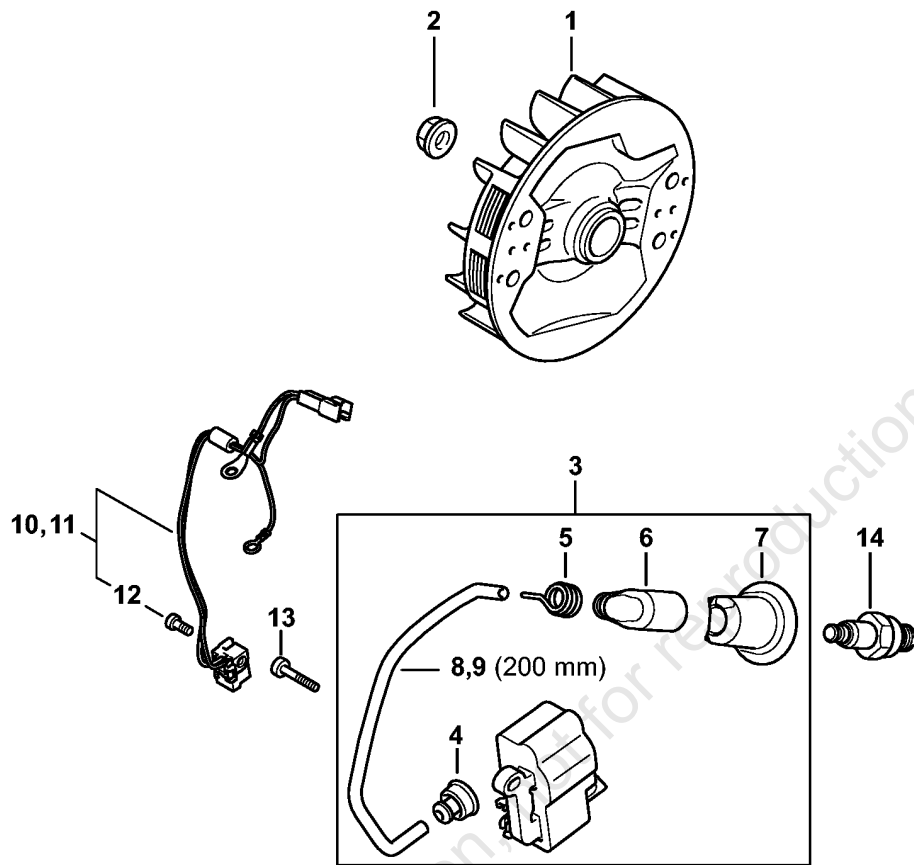

(1) MS 462, (2) MS 462 C-M, (3) MS 462 C-M R Rettungssäge, (4) MS 462 C-M RVWZ Arctic, (5) MS 462 C-M RZ, (6) MS 462 C-M RZ Rescue, (7) MS 462 C-M VW, (8) MS 462 C-M VWZ Arctic, (9) MS 462 C-M Z

Ignition system M-Tronic

Reference	Item number	Qty	Description	Contains	From Machine	Technical Information
1	1142 400 1200	1	Flywheel (2,3,5,6,9)			25.2005
2	0000 955 0802	1	Collar nut M8x1 (2,3,5,6,9)			
3	1142 400 4705	1	Control unit (2,3,5,6,9)	4 - 8	185109808	83.2017
4	0000 989 1002	1	Grommet (2,3,5,6,9)			
5	0000 998 0604	1	Spark plug contact spring (2,3,5,6,9)			
6	0000 405 1007	1	Spark plug boot (2,3,5,6,9)			
7	1142 084 1600	1	Cover (2,3,5,6,9)			
8	0000 405 0600	1	Ignition lead 1 m (B) (2,3,5,6,9)			
9	0000 930 2251	1	Ignition lead 10 m (A,B) (2,3,5,6,9)			
10	1142 440 3003	1	Wiring harness (2,3,5,6,9)	12	185109808	
11	* 1142 440 3000	1	Wiring harness (2,3,9)	12		83.2017
12	9022 319 0340	1	Screw IS-M3x8 (2,3,5,6,9)			
13	9022 341 0710	2	Spline screw IS- M4x20 (2,3,5,6,9)			
14	0000 400 7011	1	Spark plug NGK CMR6H (2,3,5,6,9)