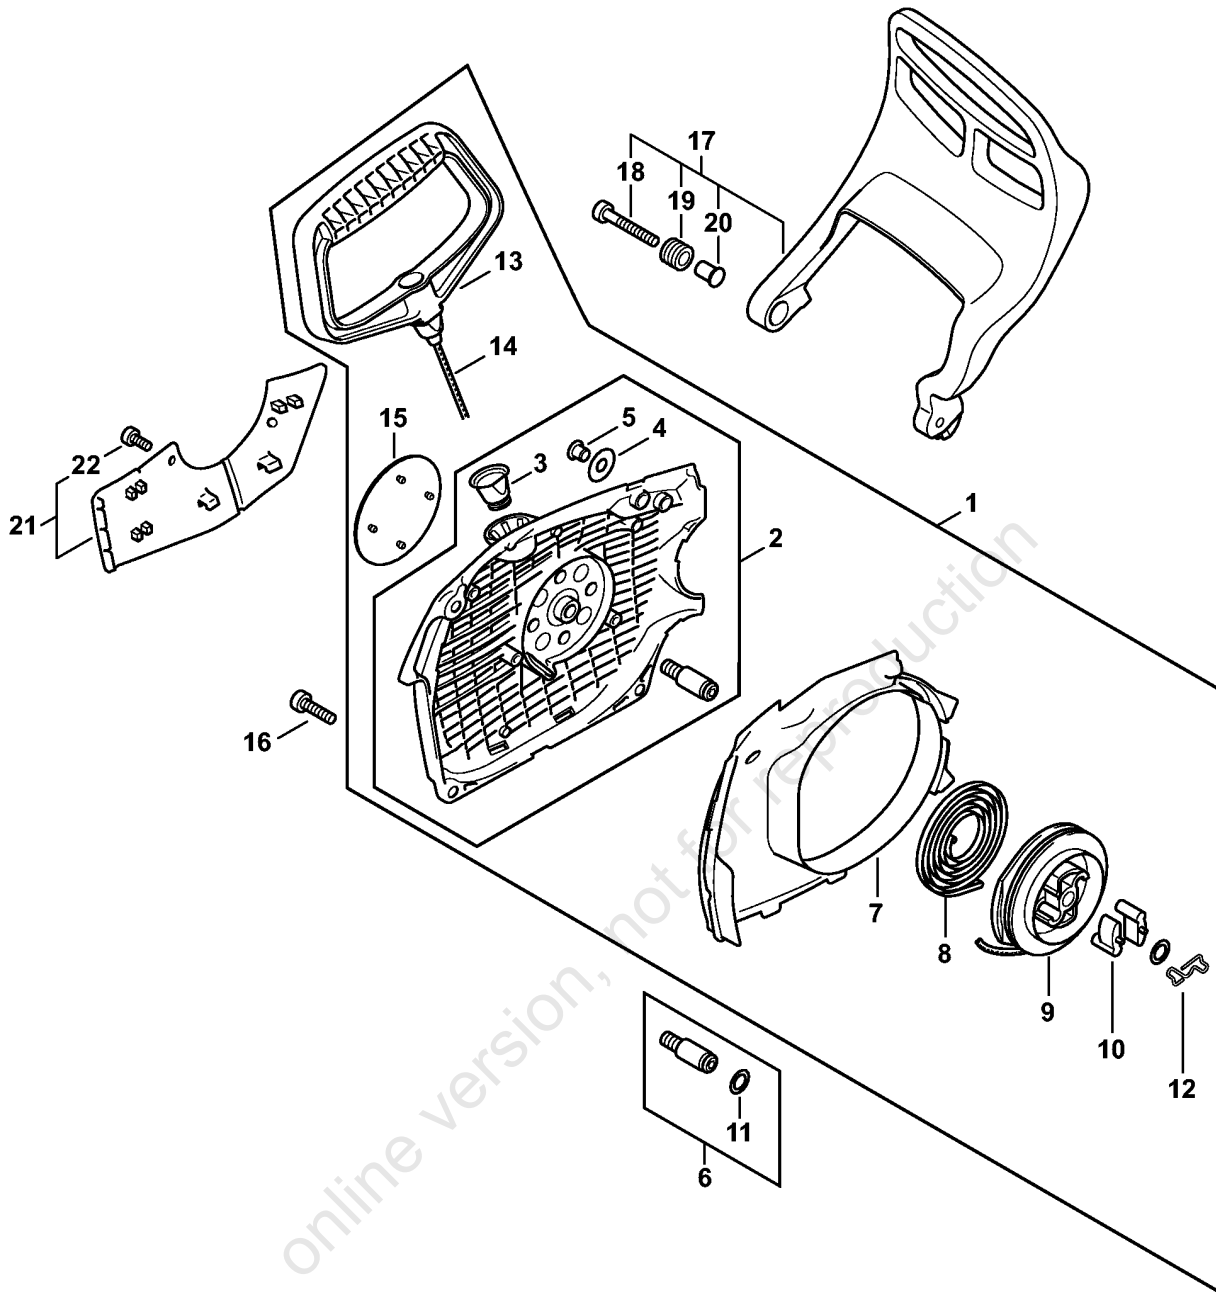

Rewind starter Rescue saw

1142-GET-0046-A1

(1) MS 462, (2) MS 462 C-M, (3) MS 462 C-M R Rettungssäge, (4) MS 462 C-M RVWZ Arctic, (5) MS 462 C-M RZ, (6) MS 462 C-M RZ Rescue, (7) MS 462 C-M VW, (8) MS 462 C-M VWZ Arctic, (9) MS 462 C-M Z

Rewind starter Rescue saw

Reference	Item number	Qty	Description	Contains
1	1142 080 2103	1	Fan housing with rewind starter (3,6)	2 - 15
2	1142 080 1800	1	Fan housing (3,6)	3 - 6, 11
3	1110 084 9102	1	Bushing (3,6)	
4	0000 958 0607	1	Washer (3,6)	
5	9416 868 6530	1	Hollow rivet 6.5x0.5x6.8 (3,6)	
6	1128 080 6500	1	Axle (3,6)	11
7	1142 084 7800	1	Segment (3,6)	
8	1135 190 0600	1	Rewind spring (3,6)	
9	1128 195 0400	1	Rope rotor (3,6)	
10	1125 195 7200	2	Pawl (3,6)	
11	0000 958 0923	1	Washer (3,6)	
12	1128 195 3500	1	Spring (3,6)	
13	1128 195 3401	1	Starter grip (3,6)	
14	1113 195 8200	1	Starter rope Ø 3.5x960 mm (3,6)	
15	1142 967 1501	1	Model plate MS 462 C (3,6)	
16	9022 371 1020	3	Spline screw IS-M5x20 (3,6)	
17	1142 790 9101	1	Hand guard (3,6)	18 - 20
18	9022 341 1080	1	Spline screw IS-M5x35 (3,6)	
19	1124 792 5505	1	Bushing (3,6)	
20	1124 792 5500	1	Bushing (3,6)	
21	1142 080 7500	1	Cover plate (B) (3,6)	22
22	9075 478 3015	2	Pan head self-tapping screw IS-D4x15 (B) (3,6)