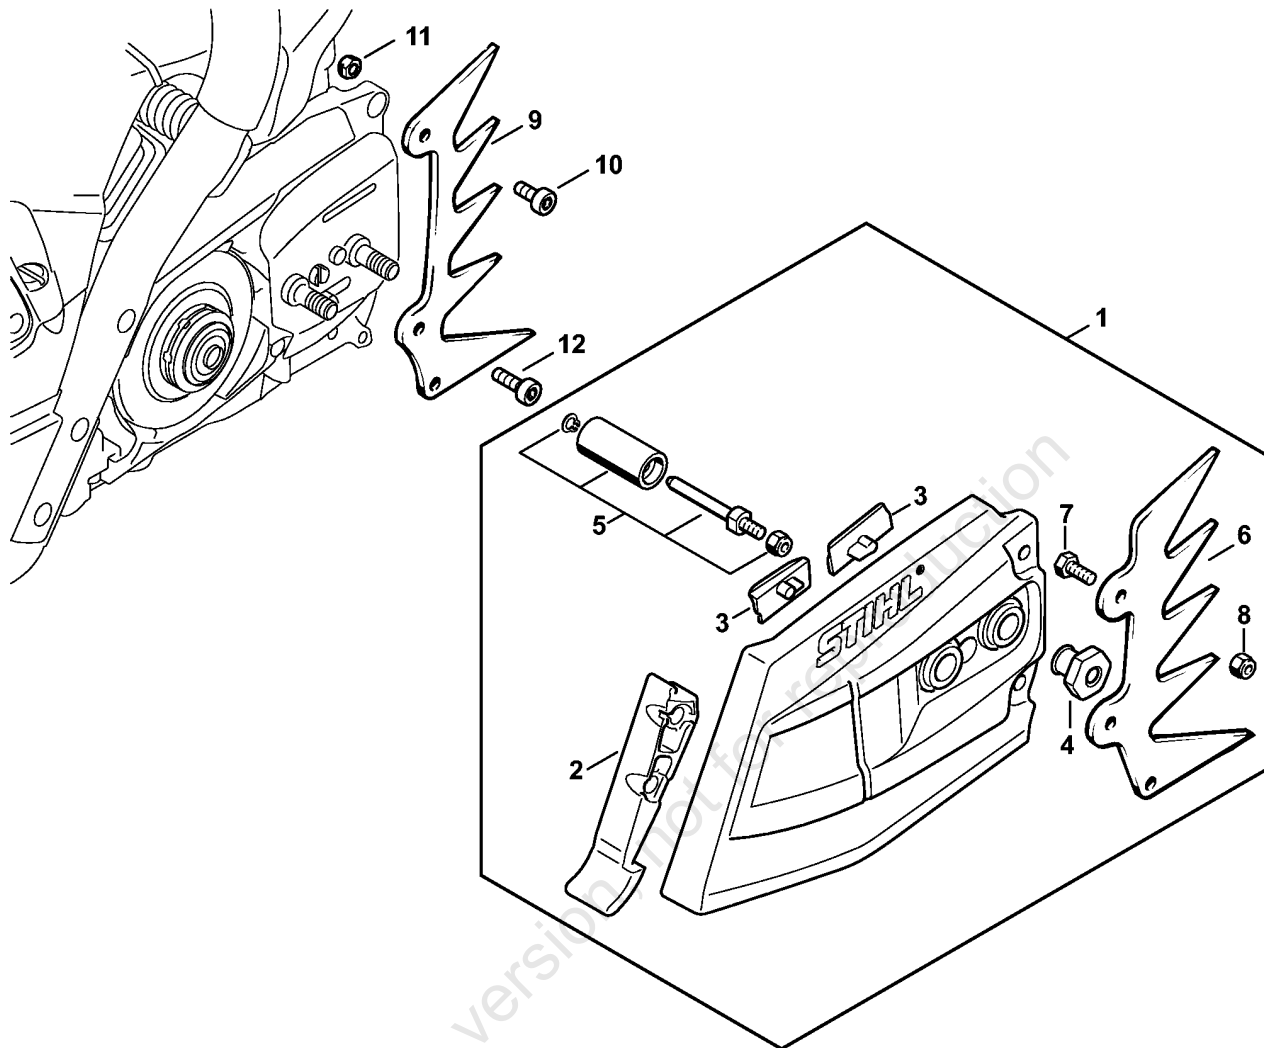

Chain sprocket cover

online versio...
...tion

1142-GET-0044-00

Chain sprocket cover

Reference	Item number	Qty	Description	Contains
1	1142 640 1701	1	Chain sprocket cover (4,5,9)	2 - 8
2	1142 656 1501	1	Guard (4,5,9)	
3	1121 648 6610	2	Bumper strip (4,5,9)	
4	0000 995 0803	2	Collar nut M8 (4,5,9)	
5	1122 650 7702	1	Chain catcher (4,5,9)	
6	1122 664 0501	1	Bumper spike (B) (4,5,9)	
7	9008 345 0960	2	Hexagon head screw M5x12 (B) (4,5,9)	
8	9214 320 0700	2	Lock nut M5 (B) (4,5,9)	
9	1122 664 0506	1	Bumper spike (4,5,9)	
10	9022 341 0960	1	Spline screw IS-M5x12 (4,5,9)	
11	9214 320 0700	1	Lock nut M5 (4,5,9)	
12	9022 341 0983	1	Spline screw IS-M5x16 (4,5,9)	

online version, not for reproduction