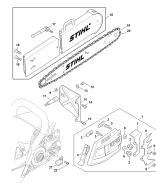

Tank housing

Throttle control M-Tronic

Carburetor bracket, Air filter, Shroud M-Tronic

Carburetor 1142/03

AV system

Handlebar

Rescue saw

Tools, Extras