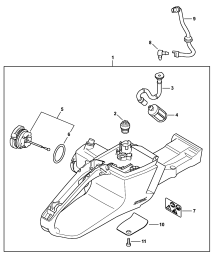

Chain sprocket cover

Tank housing