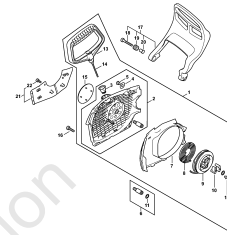

Chain brake, Chain tensioner

Rewind starter Rescue saw