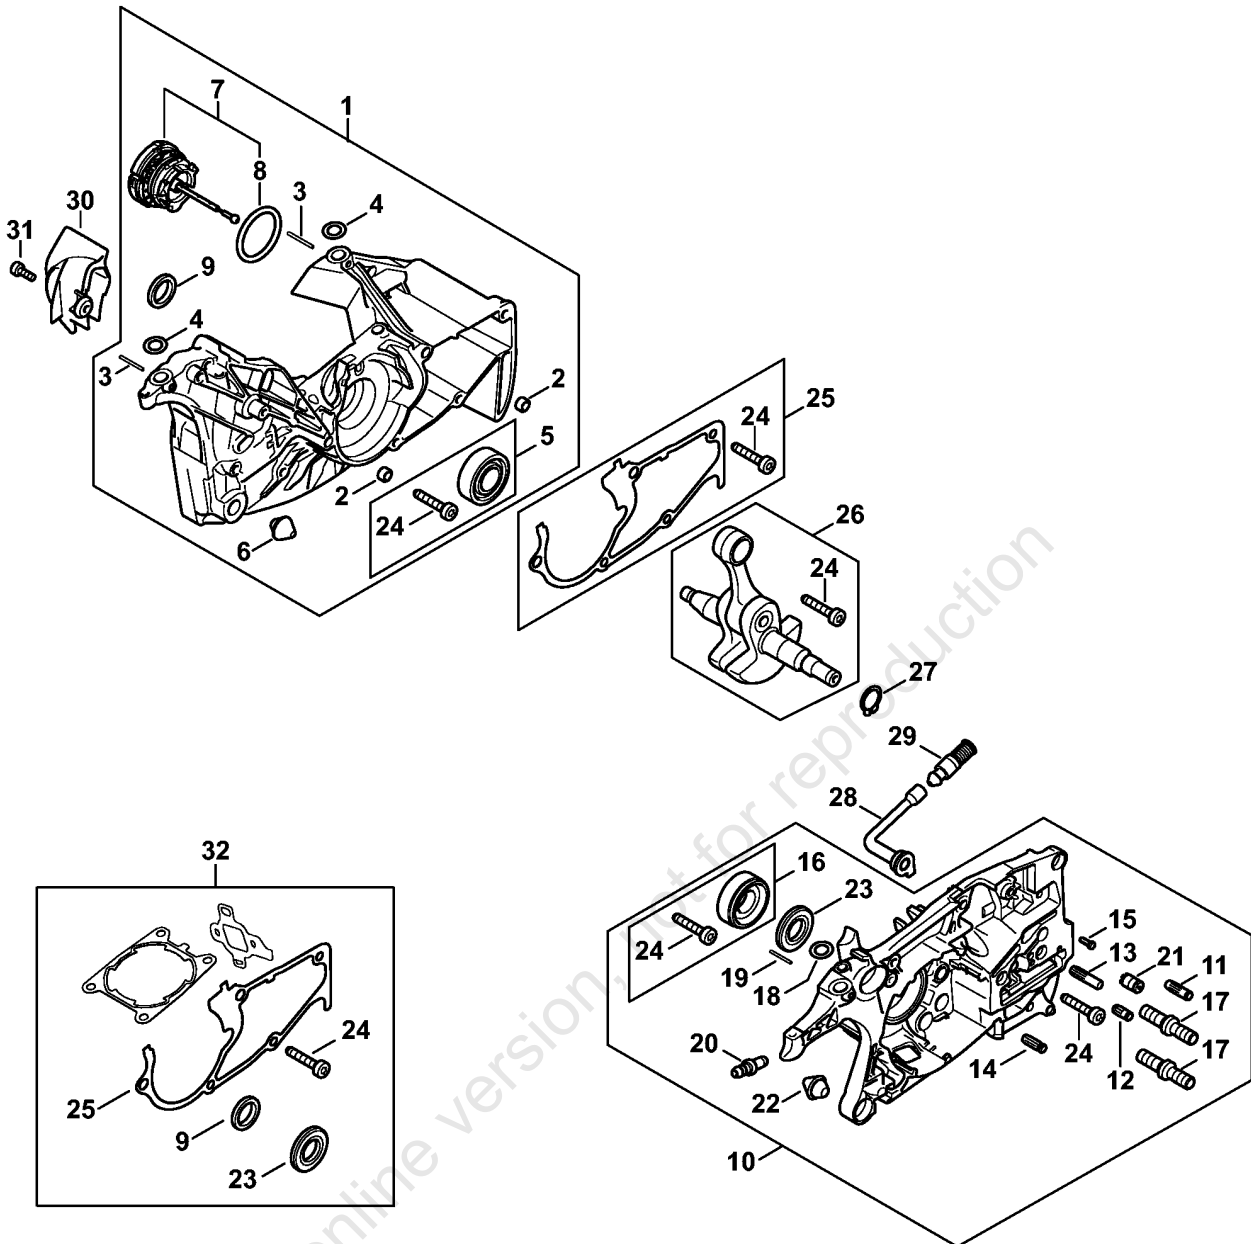

Crankcase

1142-GET-0046-A0

(1) MS 462, (2) MS 462 C-M, (3) MS 462 C-M R Rettungssäge, (4) MS 462 C-M RVWZ Arctic, (5) MS 462 C-M RZ, (6) MS 462 C-M RZ Rescue, (7) MS 462 C-M VW, (8) MS 462 C-M VWZ Arctic, (9) MS 462 C-M Z

Crankcase

Reference	Item number	Qty	Description	Contains	Technical Information
1	1142 020 2601	1	Crankcase, fan side (1,2,3,5,6,9)	2 - 9, 24	
2	0000 988 8600	2	Sleeve (1,2,3,5,6,9)		
3	9371 470 1058	2	Cylindrical pin 1,8x19 (1,2,3,5,6,9)		
4	0000 963 0902	2	Bushing (1,2,3,5,6,9)		
5	1142 007 1001	1	Ball bearing kit (1,2,3,5,6,9)	24	
6	1133 791 5900	1	Stop buffer (1,2,3,5,6,9)		
7	0000 350 0533	1	Filler cap (1,2,3,5,6,9)	8	
8	9645 948 7734	1	O-ring 25x3.5 (1,2,3,5,6,9)		
9	9640 003 1560	1	Oil seal 15x22x4 (1,2,3,5,6,9)		
10	1142 020 2903	1	Crankcase (1,2,3,5,6,9)	11 - 24	
11	1121 162 5200	1	Pin (1,2,3,5,6,9)		
12	1128 162 5200	1	Pin (1,2,3,5,6,9)		
13	1143 162 5200	1	Pin (1,2,3,5,6,9)		
14	1120 162 5200	1	Pin (1,2,3,5,6,9)		
15	0000 974 1200	1	Notched pin 2.6x8 (1,2,3,5,6,9)		
16	1142 007 1002	1	Ball bearing kit (1,2,3,5,6,9)	24	
17	0000 664 2406	2	Collar screw M8 (1,2,3,5,6,9)		
18	0000 963 0902	1	Bushing (1,2,3,5,6,9)		
19	9371 470 1058	1	Cylindrical pin 1,8x19 (1,2,3,5,6,9)		
20	0000 988 5211	1	Connector (1,2,3,5,6,9)		
21	1128 640 9100	1	Valve (1,2,3,5,6,9)		
22	1133 791 5900	1	Stop buffer (1,2,3,5,6,9)		
23	9640 003 1600	1	Oil seal 15x29.6x4 (1,2,3,5,6,9)		
24	9022 500 1051	5	Spline screw IS-M5x27 (1,2,3,5,6,9)		
25	1142 007 1000	1	Gasket kit (1,2,3,5,6,9)	24	
26	1142 030 0402	1	Crankshaft (1,2,3,5,6,9)	24	25.2005
27	9455 621 1520	1	Circlip 15x1 (1,2,3,5,6,9)		
28	1122 647 9400	1	Hose (1,2,3,5,6,9)		
29	1117 640 3800	1	Pickup body (1,2,3,5,6,9)		
30	1142 141 7500	1	Pre-separator (1,2,3,5,6,9)		
31	9022 313 0660	1	Spline screw IS-M4x12 (1,2,3,5,6,9)		
32	1142 007 1600	1	Set of gaskets (B) (1,2,3,5,6,9)	9, 23 - 25	

(1) MS 462, (2) MS 462 C-M, (3) MS 462 C-M R Rettungssäge, (4) MS 462 C-M RVWZ Arctic, (5) MS 462 C-M RZ, (6) MS 462 C-M RZ Rescue, (7) MS 462 C-M VW, (8) MS 462 C-M VWZ Arctic, (9) MS 462 C-M Z