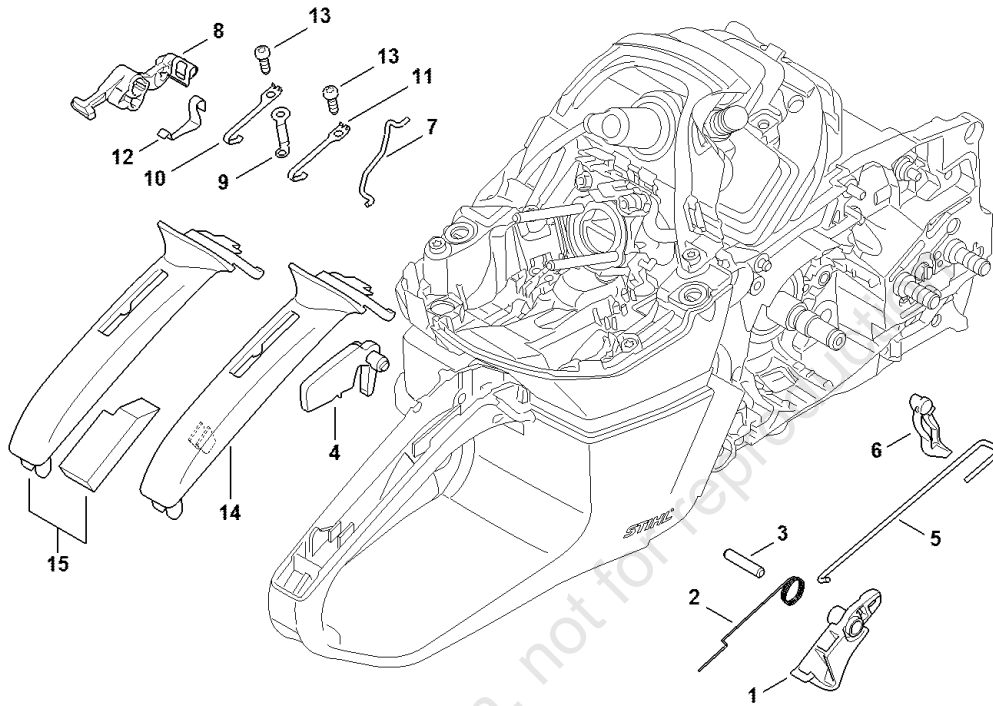

Throttle control M-Tronic

(1) MS 462, (2) MS 462 C-M, (3) MS 462 C-M R Rettungssäge, (4) MS 462 C-M RVWZ Arctic, (5) MS 462 C-M RZ, (6) MS 462 C-M RZ Rescue, (7) MS 462 C-M VW, (8) MS 462 C-M VWZ Arctic, (9) MS 462 C-M Z

Throttle control M-Tronic

Reference	Item number	Qty	Description
1	1142 182 1000	1	Throttle trigger (2,3,4,5,6,7,8,9)
2	1138 182 4500	1	Torsion spring (2,3,4,5,6,7,8,9)
3	9371 470 2630	1	Cylindrical pin (DIN7)-5m6x22 (2,3,4,5,6,7,8,9)
4	1142 182 0800	1	Lockout lever (2,3,4,5,6,7,8,9)
5	1142 182 1500	1	Throttle rod (2,3,4,5,6,7,8,9)
6	1142 182 2800	1	Lever (2,3,4,5,6,7,8,9)
7	1142 185 1901	1	Choke rod (2,3,4,5,6,7,8,9)
8	1142 180 0901	1	Switch shaft (2,3,4,5,6,7,8,9)
9	1142 442 1602	1	Contact spring (2,3,4,5,6,7,8,9)
10	1142 442 1606	1	Contact spring (2,3,4,5,6,7,8,9)
11	1142 442 1601	1	Contact spring (2,3,4,5,6,7,8,9)
12	1142 442 1603	1	Contact spring (2,3,4,5,6,7,8,9)
13	9074 477 2995	2	Pan head self-tapping screw IS-P4x12 (2,3,4,5,6,7,8,9)
14	1142 791 0601	1	Handle molding (2,3,4,5,6,7,8,9)
15	* 1142 790 0600	1	Handle molding (2,3,4,5,6,7,8,9)