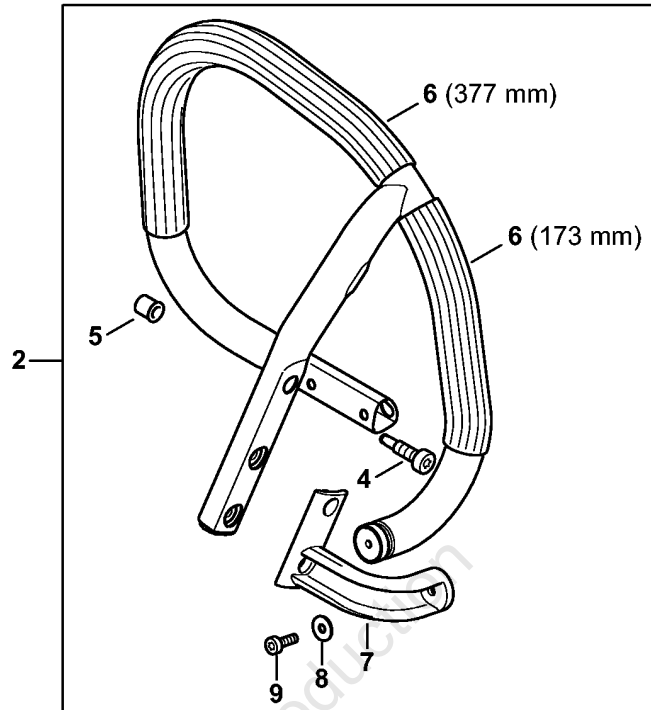

Handlebar

1142-GET-0057-A0

(1) MS 462, (2) MS 462 C-M, (3) MS 462 C-M R Rettungssäge, (4) MS 462 C-M RVWZ Arctic, (5) MS 462 C-M RZ, (6) MS 462 C-M RZ Rescue, (7) MS 462 C-M VW, (8) MS 462 C-M VWZ Arctic, (9) MS 462 C-M Z

Handlebar

Reference	Item number	Qty	Description	Contains
1	1142 790 1700	1	Handlebar (1,2,9)	4 - 6
2	1142 790 3700	1	Wrap around handle (5)	4 - 9
3	1142 790 3701	1	Wrap around handle (3,6)	4 - 9
4	1141 791 6100	1	Collar screw (1,2,3,5,6,9)	
5	0000 791 7904	1	Bushing (1,2,3,5,6,9)	
6	0000 791 2011	1	Handle hose Ø 19,8 mm x 5 m (1,2,3,5,6,9)	
7	1142 791 5500	1	Elbow connector (3,5,6)	
8	9307 021 0120	1	Washer 5.3 (3,5,6)	
9	9022 341 0980	1	Spline screw IS-M5x16 (3,5,6)	

online version, not for reproduction