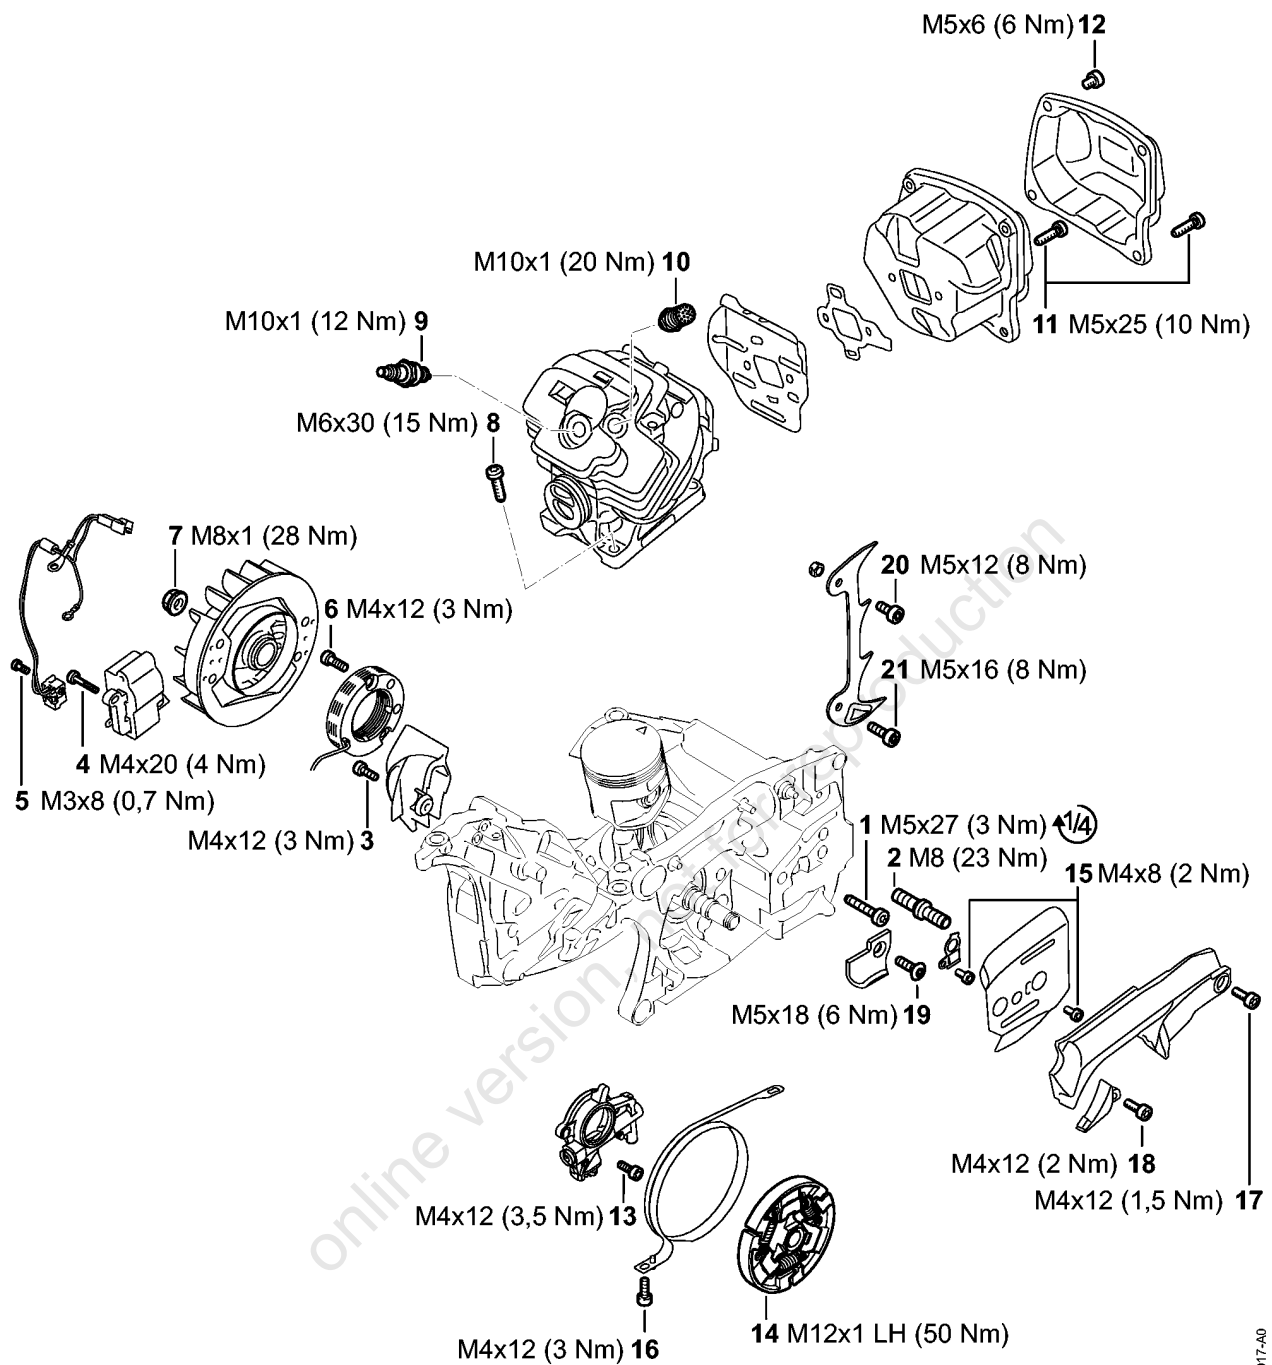

Tightening torques

1142-GET-0017-A0

(1) MS 462, (2) MS 462 C-M, (3) MS 462 C-M R Rettungssäge, (4) MS 462 C-M RVWZ Arctic, (5) MS 462 C-M RZ, (6) MS 462 C-M RZ Rescue, (7) MS 462 C-M VW, (8) MS 462 C-M VWZ Arctic, (9) MS 462 C-M Z

Tightening torques

Reference	Item number	Qty	Description
1	9022 500 1051	5	Spline screw IS-M5x27
2	0000 664 2406	2	Collar screw M8
3	9022 313 0660	1	Spline screw IS-M4x12 Binding thread
4	9022 341 0710	2	Spline screw IS-M4x20 micro-encapsulated
5	9022 319 0340	1	Screw IS-M3x8 Binding thread (2,3,4,5,6,7,8,9)
6	9022 313 0658	2	Spline screw IS-M4x12 micro-encapsulated (4,7,8)
7	0000 955 0802	1	Collar nut M8x1
8	9022 341 1370	4	Spline screw IS-M6x30 Binding thread
9	0000 400 7011	1	Spark plug NGK CMR6H
10	1142 020 9400	1	Decompression valve
11	9022 371 1053	4	Spline screw IS-M5x25-12.9 Micro-encapsulated with binding thread
12	9022 341 0911	2	Spline screw IS-M5x6 Micro-encapsulated with binding thread
13	9022 346 0658	2	Spline screw IS-M4x12 Micro-encapsulated with binding thread
14	1142 160 2000	1	Clutch
15	9022 313 0633	2	Spline screw IS-M4x8 Binding thread
16	9022 346 0658	1	Spline screw IS-M4x12 Micro-encapsulated with binding thread
17	9022 313 0660	2	Spline screw IS-M4x12 Binding thread
18	9022 313 0660	1	Spline screw IS-M4x12 Binding thread
19	9061 373 0982	1	Countersunk screw M5x18-10.9 micro-encapsulated (1,2,3,6,7,8,9)
20	9022 341 0960	1	Spline screw IS-M5x12 Binding thread
21	9022 341 0983	1	Spline screw IS-M5x16 Micro-encapsulated with binding thread

(1) MS 462, (2) MS 462 C-M, (3) MS 462 C-M R Rettungssäge, (4) MS 462 C-M RVWZ Arctic, (5) MS 462 C-M RZ, (6) MS 462 C-M RZ Rescue, (7) MS 462 C-M VW, (8) MS 462 C-M VWZ Arctic, (9) MS 462 C-M Z