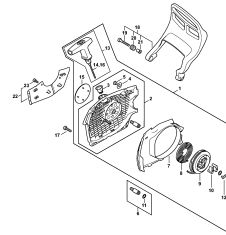

Rewind starter M-Tronic