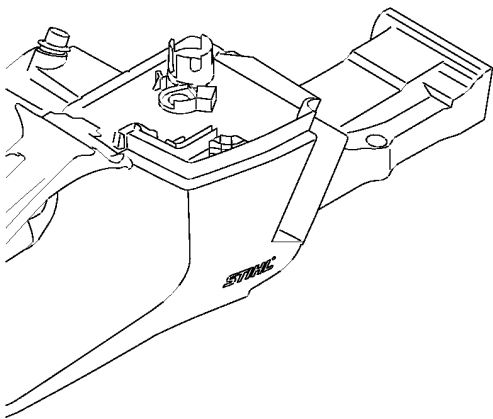

Handlebar

1142-GET-0057-A0

(1) MS 462, (2) MS 462 C-M, (3) MS 462 C-M R Rettungssäge, (4) MS 462 C-M RVWZ Arctic, (5) MS 462 C-M RZ, (6) MS 462 C-M RZ Rescue, (7) MS 462 C-M VW, (8) MS 462 C-M VWZ Arctic, (9) MS 462 C-M Z

Handlebar

Reference	Item number	Qty	Description	Contains
1	1142 790 1700	1	Handlebar (1,2,9)	4 - 6
2	1142 790 3700	1	Wrap around handle (5)	4 - 9
3	1142 790 3701	1	Wrap around handle (3,6)	4 - 9
4	1141 791 6100	1	Collar screw (1,2,3,5,6,9)	
5	0000 791 7904	1	Bushing (1,2,3,5,6,9)	
6	0000 791 2011	1	Handle hose Ø 19,8 mm x 5 m (1,2,3,5,6,9)	
7	1142 791 5500	1	Elbow connector (3,5,6)	
8	9307 021 0120	1	Washer 5.3 (3,5,6)	
9	9022 341 0980	1	Spline screw IS-M5x16 (3,5,6)	

online version, not for reproduction