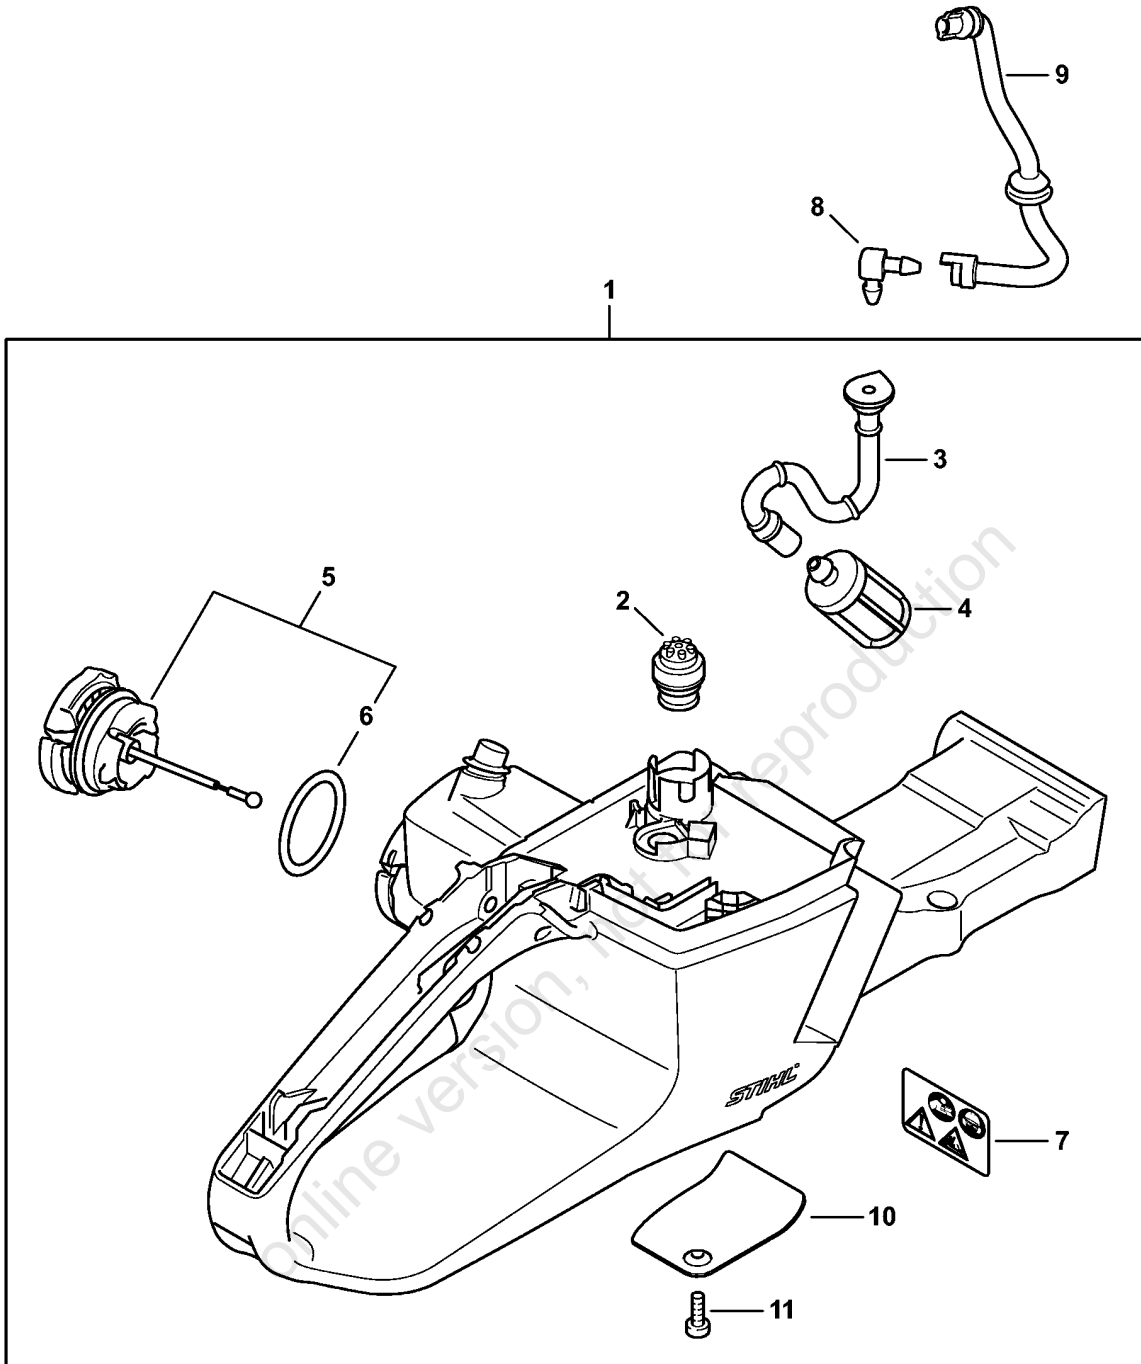

Tank housing

1142-GET-0026-A1

Tank housing

Reference	Item number	Qty	Description	Contains
1	1142 350 0804	1	Tank housing (1,2,3,5,6,9)	2 - 7, 10, 11
2	0000 350 5800	1	Tank vent (1,2,3,5,6,9)	
3	1138 358 7705	1	Hose (1,2,3,5,6,9)	
4	0000 350 3518	1	Pickup body (1,2,3,5,6,9)	
5	0000 350 0533	1	Filler cap (1,2,3,5,6,9)	6
6	9645 948 7734	1	O-ring 25x3.5 (1,2,3,5,6,9)	
7	0000 967 7247	1	Warning pictogram MS (1,2,3,5,6,9)	
8	4224 122 3900	1	Elbow connector (1,2,3,5,6,9)	
9	1142 358 7700	1	Hose (1,2,3,5,6,9)	
10	1140 656 1500	1	Guard (1,2,3,5,6,9)	
11	9074 477 2995	1	Pan head self-tapping screw IS-P4x12 (1,2,3,5,6,9)	

online version, not for reproduction