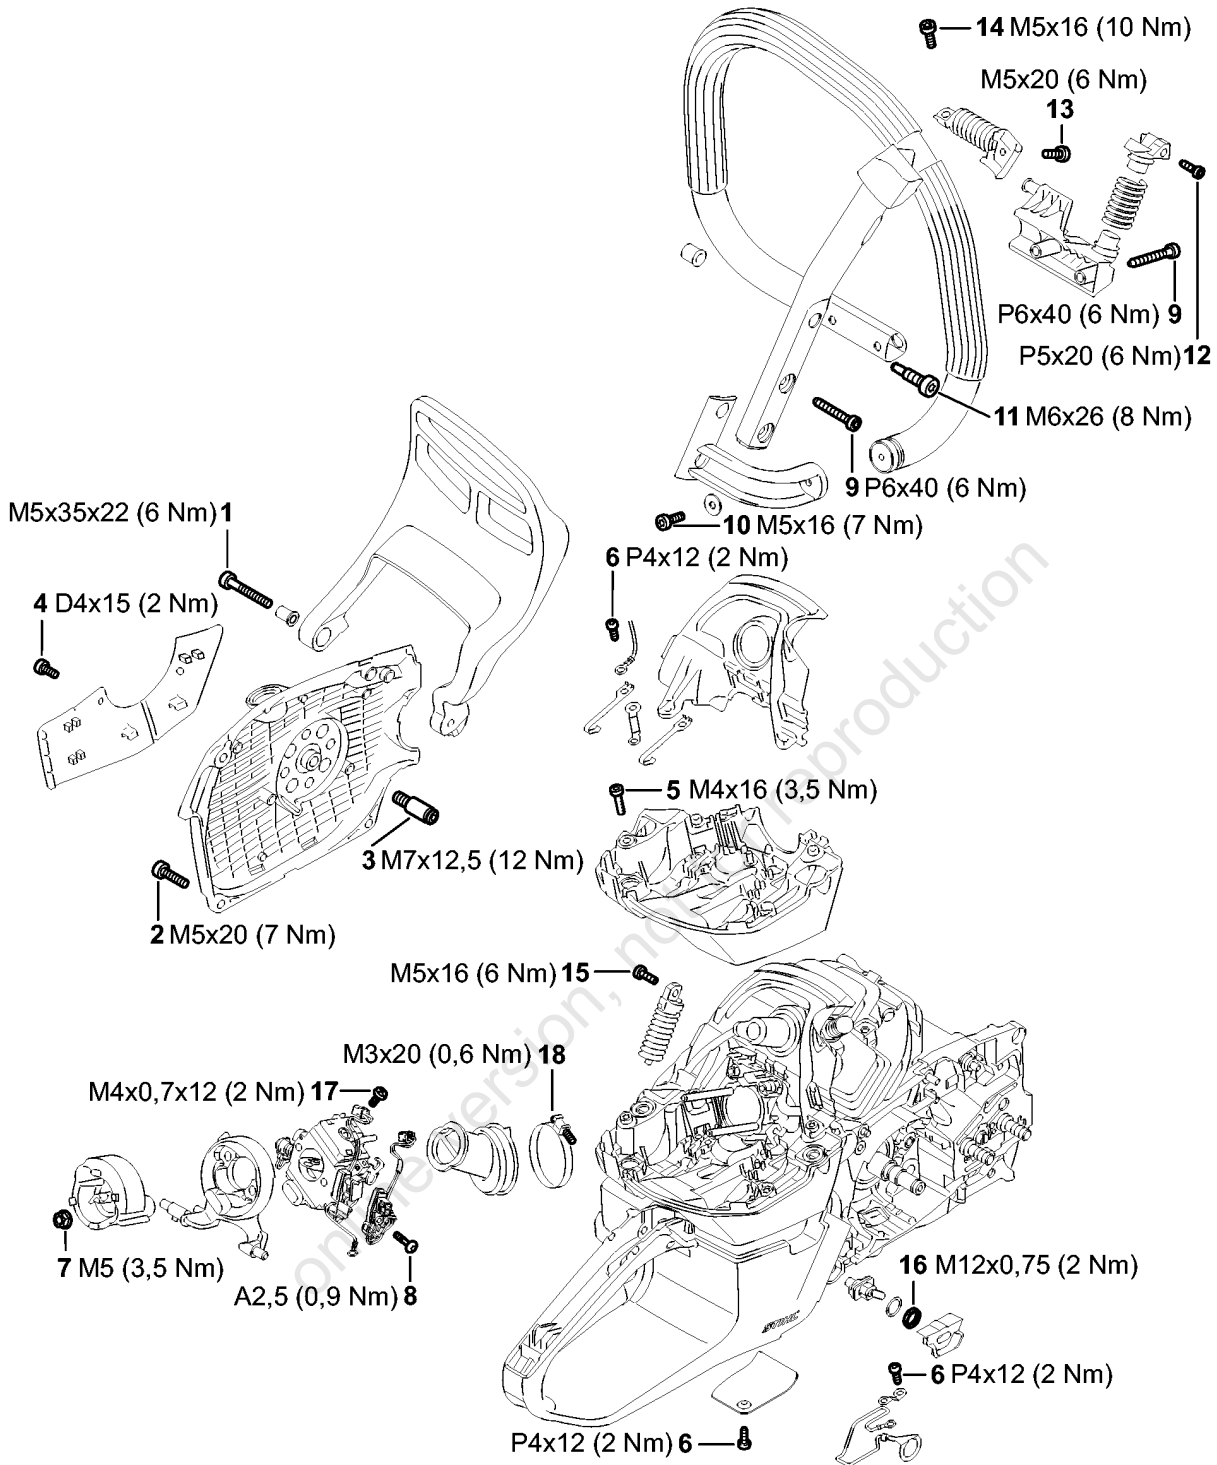

Tightening torques

1142-GET-0018-A0

(1) MS 462, (2) MS 462 C-M, (3) MS 462 C-M R Rettungssäge, (4) MS 462 C-M RVWZ Arctic, (5) MS 462 C-M RZ, (6) MS 462 C-M RZ Rescue, (7) MS 462 C-M VW, (8) MS 462 C-M VWZ Arctic, (9) MS 462 C-M Z

Tightening torques

Reference	Item number	Qty	Description
1	9022 341 1080	1	Spline screw IS-M5x35 Binding thread
2	9022 371 1020	3	Spline screw IS-M5x20 Binding thread
3	1128 080 6500	1	Axle micro-encapsulated
4	9075 478 3015	2	Pan head self-tapping screw IS-D4x15
5	9022 313 0680	4	Pan head screw IS M4x16 Binding thread
6	9074 477 2995	5	Pan head self-tapping screw IS-P4x12
7	9216 261 0700	2	Hexagon nut M5
8	9076 478 0210	1	Pan head self-tapping screw A2.5x16 (2,3,4,5,6,7,8,9)
9	9074 478 4705	4	Pan head self-tapping screw IS-P6x40
10	9022 341 0980	1	Spline screw IS-M5x16 Binding thread (3,4,5,6)
11	1141 791 6100	1	Collar screw
12	9074 477 4135	1	Pan head self-tapping screw IS-P5x20
13	9022 371 1020	1	Spline screw IS-M5x20 Binding thread
14	9022 341 0983	1	Spline screw IS-M5x16 Micro-encapsulated with binding thread
15	9022 341 0983	1	Spline screw IS-M5x16 Micro-encapsulated with binding thread
16	1128 432 2200	1	Hexagon nut (4,7,8)
17	1142 122 7100	1	Screw (4,7,8)
18	9771 021 2674	1	Hose clip 39.5x5