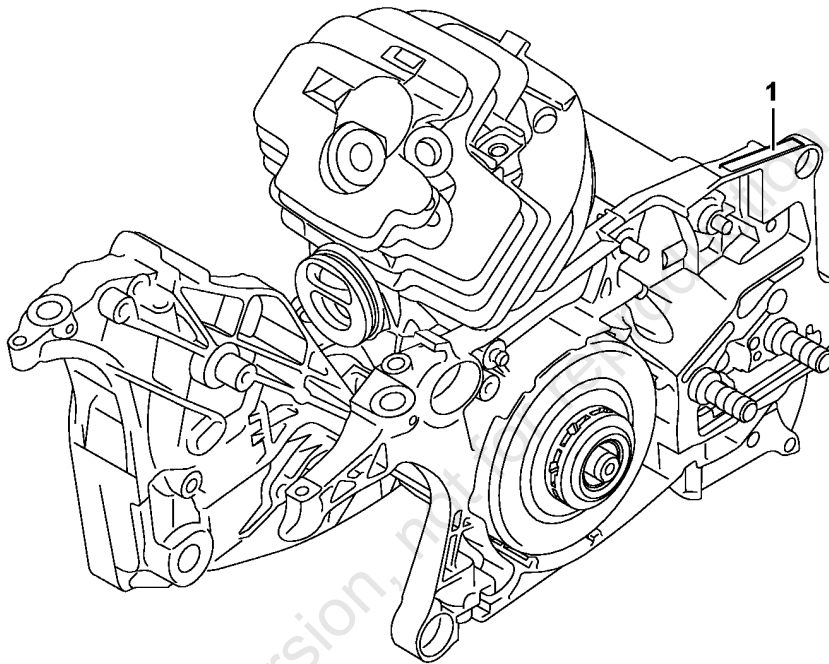

Tools, Extras

Reference	Item number	Qty	Description	Contains
1	1140 890 1400	1	Tool kit (1)	3 - 6
2	1142 890 1400	1	Tool kit (2,3,4,5,6,7,8,9)	3 - 5
3	1142 890 3400	1	Combination wrench	
4	0812 370 1000	1	Screwdriver T27x120x70	
5	0000 891 0810	1	Tool roll	
6	0000 890 2300	1	Screwdriver (1)	

online version, not for reproduction

online version, pdf, stihl.com

1142-GET-0016-A0