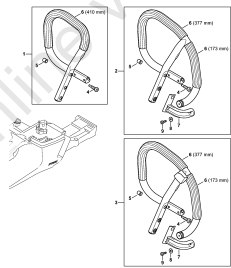

Tank housing

Throttle control M-Tronic

Carburetor bracket, Air filter, Shroud M-Tronic

Carburetor 1142/03

AV system

Handlebar

Rescue saw

Tools, Extras

Oil pump, Clutch

Reference	Item number	Qty	Description	Contains
1	1142 640 3200	1	Oil pump	2 - 8
2	0000 958 0518	2	Washer	
3	0000 997 0615	1	Compression spring	
4	1142 647 0600	1	Pump piston	
5	1125 641 9400	1	Bearing bushing	
6	9646 945 0160	2	O-ring 4x2	
7	1142 647 4800	1	Control bolt	
8	9380 620 1090	1	Roll pin 2x10	
9	1122 649 5000	1	Sealing ring B4x2	
10	9022 346 0658	2	Spline screw IS-M4x12	
11	1128 640 7112	1	Worm	12
12	1128 647 2400	1	Spring	
13	1122 162 1000	1	Cover washer 52 mm	
14	1142 160 2000	1	Clutch	15 - 17
15	1142 162 0800	3	Clutch shoe	
16	1128 162 3000	3	Retainer	
17	0000 997 5609	3	Tension spring	
18	9512 933 2379	1	Needle cage 10x16x12	
19	1128 007 1000	1	Rim sprocket kit 3/8" 7T	20 - 22
20	0000 642 1223	1	Rim sprocket 3/8" 7T	
21	0000 958 1032	1	Washer Ø 27 mm	
22	9460 624 0801	1	E-clip 8x1.3	
23	1128 007 1001	1	Rim sprocket kit 3/8" 8T (B)	21, 22, 24
24	0000 642 1216	1	Rim sprocket 3/8" 8T (B)	