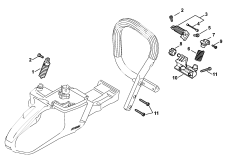

Tank housing

Throttle control M-Tronic

Carburetor bracket, Air filter, Shroud M-Tronic

Carburetor 1142/03

AV system

Handlebar

Rescue saw

Tools, Extras