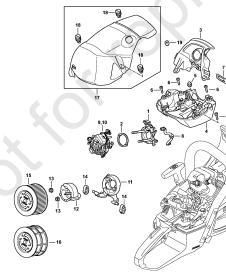

Carburetor bracket, Air filter, Shroud M-Tronic