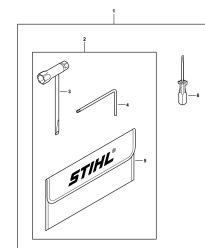

Tank housing

Throttle control M-Tronic

Carburetor bracket, Air filter, Shroud M-Tronic

Carburetor 1142/03

AV system

Handlebar

Rescue saw

Tools, Extras