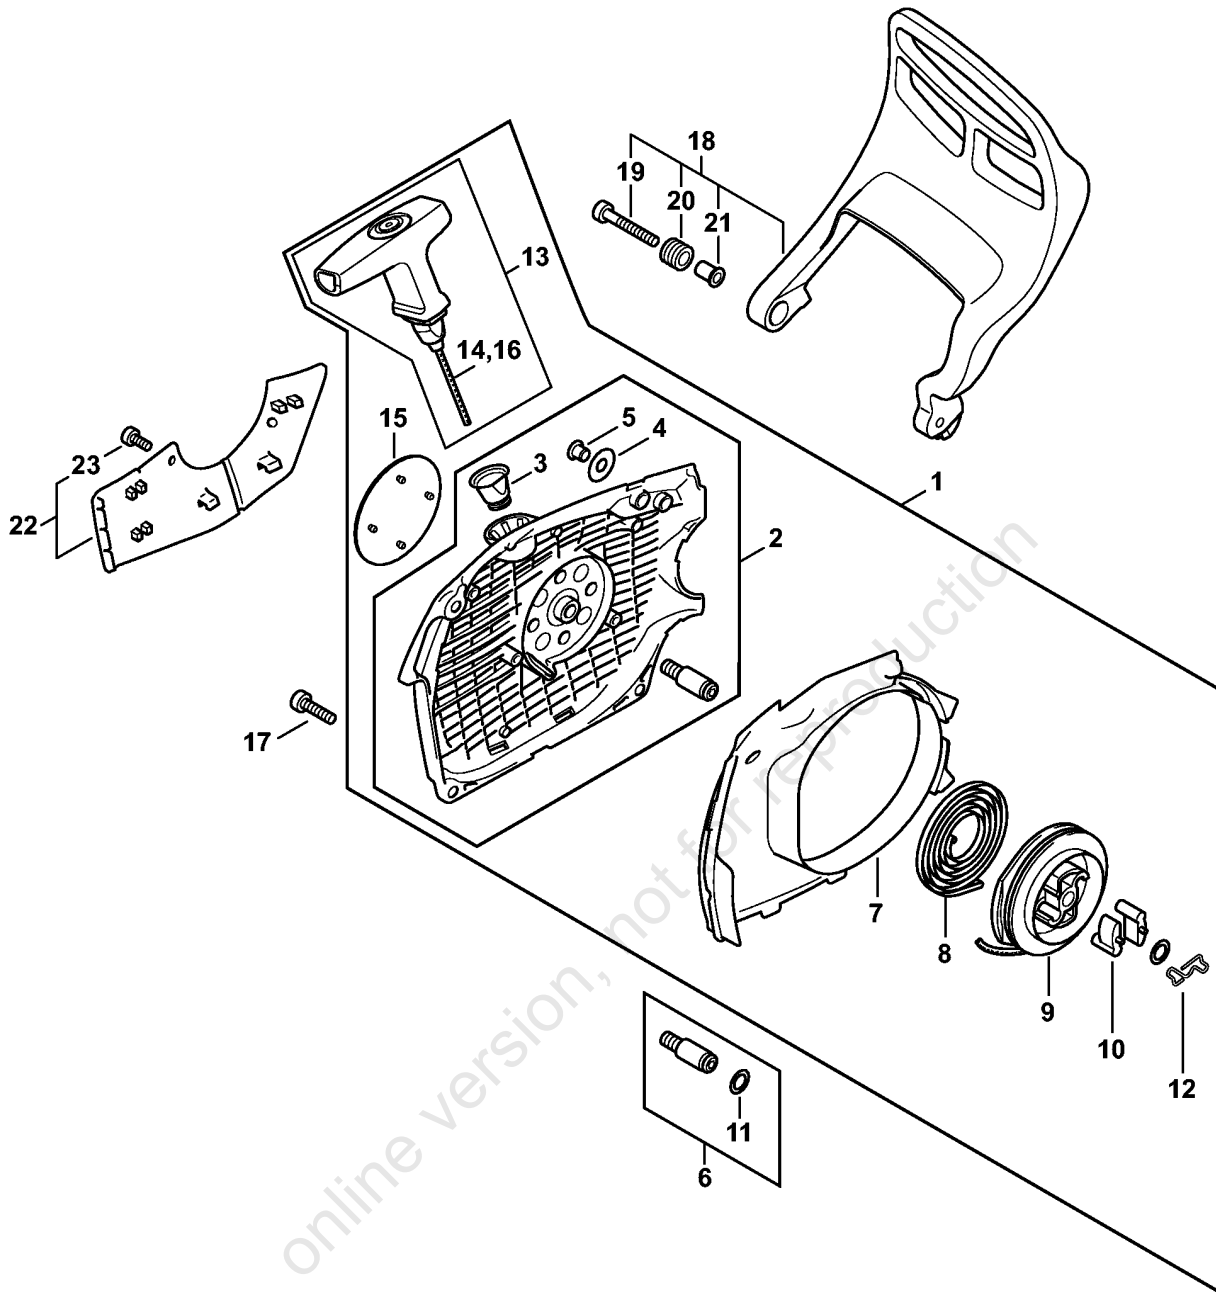

Rewind starter M-Tronic

1142-GET-0045-A0

(1) MS 462, (2) MS 462 C-M, (3) MS 462 C-M R Rettungssäge, (4) MS 462 C-M RVWZ Arctic, (5) MS 462 C-M RZ, (6) MS 462 C-M RZ Rescue, (7) MS 462 C-M VW, (8) MS 462 C-M VWZ Arctic, (9) MS 462 C-M Z

Rewind starter M-Tronic

Reference	Item number	Qty	Description	Contains
1	1142 080 2102	1	Fan housing with rewind starter (2,4,5,7,8,9)	2 - 15
2	1142 080 1800	1	Fan housing (2,4,5,7,8,9)	3 - 6, 11
3	1110 084 9102	1	Bushing (2,4,5,7,8,9)	
4	0000 958 0607	1	Washer (2,4,5,7,8,9)	
5	9416 868 6530	1	Hollow rivet 6.5x0.5x6.8 (2,4,5,7,8,9)	
6	1128 080 6500	1	Axle (2,4,5,7,8,9)	11
7	1142 084 7800	1	Segment (2,4,5,7,8,9)	
8	1135 190 0600	1	Rewind spring (2,4,5,7,8,9)	
9	1128 195 0400	1	Rope rotor (2,4,5,7,8,9)	
10	1125 195 7200	2	Pawl (2,4,5,7,8,9)	
11	0000 958 0923	1	Washer (2,4,5,7,8,9)	
12	1128 195 3500	1	Spring (2,4,5,7,8,9)	
13	1128 190 3400	1	Starter grip ElastoStart Ø 3,5 mm (2,4,5,7,8,9)	14
14	1128 190 2900	1	Starter rope Ø 3.5 mm (2,4,5,7,8,9)	
15	1142 967 1501	1	Model plate MS 462 C (2,4,5,7,8,9)	
16	0000 930 2267	1	Starter rope Ø 3.5 mm / 28 pieces (A,B) (2,4,5,7,8,9)	
17	9022 371 1020	3	Spline screw IS-M5x20 (2,4,5,7,8,9)	
18	1142 790 9101	1	Hand guard (2,4,5,7,8,9)	19 - 21
19	9022 341 1080	1	Spline screw IS-M5x35 (2,4,5,7,8,9)	
20	1124 792 5505	1	Bushing (2,4,5,7,8,9)	
21	1124 792 5500	1	Bushing (2,4,5,7,8,9)	
22	1142 080 7500	1	Cover plate (B) (2,4,5,7,8,9)	23
23	9075 478 3015	2	Pan head self-tapping screw IS-D4x15 (B) (2,4,5,7,8,9)