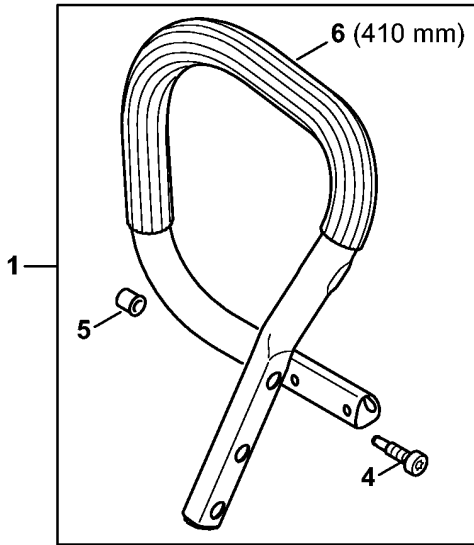

Handlebar

1142-GET-0057-A0

(1) MS 462, (2) MS 462 C-M, (3) MS 462 C-M R Rettungssäge, (4) MS 462 C-M RVWZ Arctic, (5) MS 462 C-M RZ, (6) MS 462 C-M RZ Rescue, (7) MS 462 C-M VW, (8) MS 462 C-M VWZ Arctic, (9) MS 462 C-M Z

Handlebar

Reference	Item number	Qty	Description	Contains
1	1142 790 1700	1	Handlebar (1,2,9)	4 - 6
2	1142 790 3700	1	Wrap around handle (5)	4 - 9
3	1142 790 3701	1	Wrap around handle (3,6)	4 - 9
4	1141 791 6100	1	Collar screw (1,2,3,5,6,9)	
5	0000 791 7904	1	Bushing (1,2,3,5,6,9)	
6	0000 791 2011	1	Handle hose Ø 19,8 mm x 5 m (1,2,3,5,6,9)	
7	1142 791 5500	1	Elbow connector (3,5,6)	
8	9307 021 0120	1	Washer 5.3 (3,5,6)	
9	9022 341 0980	1	Spline screw IS-M5x16 (3,5,6)	

online version, not for reproduction