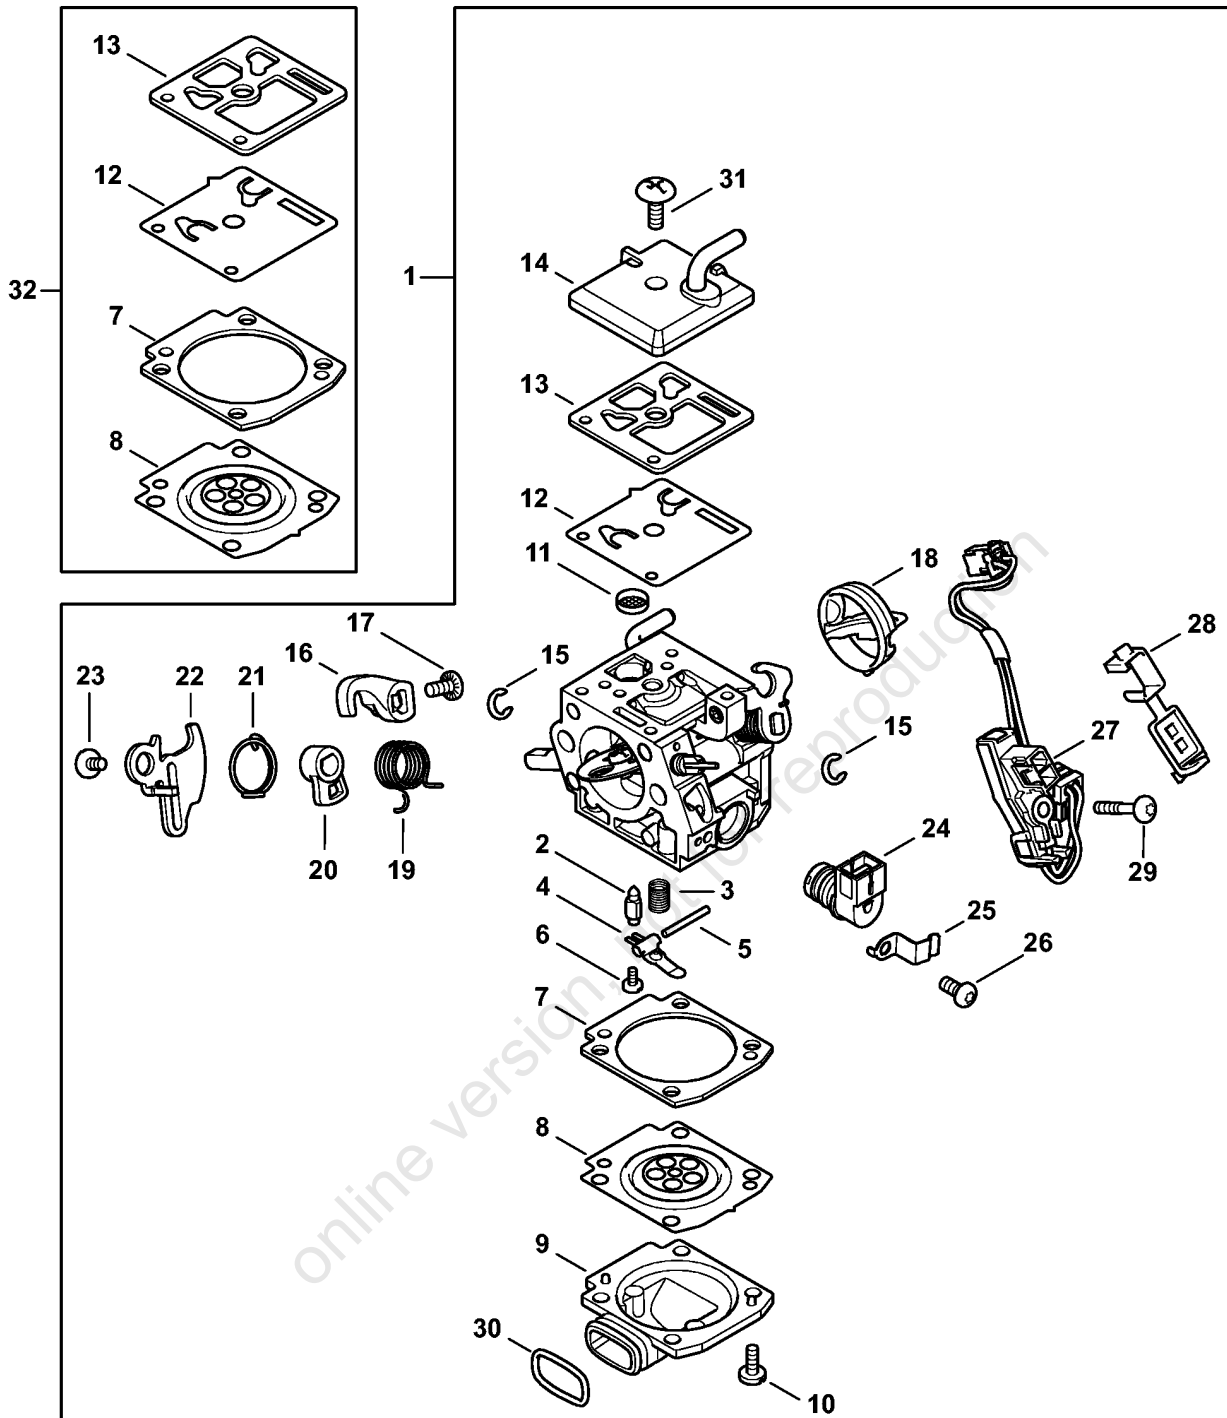

Carburetor 1142/03

1142-GET-0035-A0

(1) MS 462, (2) MS 462 C-M, (3) MS 462 C-M R Rettungssäge, (4) MS 462 C-M RVWZ Arctic, (5) MS 462 C-M RZ, (6) MS 462 C-M RZ Rescue, (7) MS 462 C-M VW, (8) MS 462 C-M VWZ Arctic, (9) MS 462 C-M Z

Carburetor 1142/03

Reference	Item number	Qty	Description	Contains
1	1142 120 0603	1	Carburetor 1142/03 (2,3,5,6,9)	2 - 31
2	Z000 018 Z000	1	Inlet needle (2,3,5,6,9)	
3	Z000 019 Z006	1	Metering spring (2,3,5,6,9)	
4	1119 121 5002	1	Inlet control lever (2,3,5,6,9)	
5	1120 121 9200	1	Spindle (2,3,5,6,9)	
6	0000 122 7101	1	Screw (2,3,5,6,9)	
7	1135 129 0900	1	Gasket (2,3,5,6,9)	
8	1142 121 4700	1	Metering diaphragm (2,3,5,6,9)	
9	1142 121 0800	1	End cover (2,3,5,6,9)	
10	1120 122 6601	4	Collar screw (2,3,5,6,9)	
11	1123 121 7800	1	Strainer (2,3,5,6,9)	
12	1142 121 4800	1	Pump diaphragm (2,3,5,6,9)	
13	1142 129 0900	1	Gasket (2,3,5,6,9)	
14	1142 120 0800	1	End cover (2,3,5,6,9)	
15	4282 122 9000	1	E-clip (2,3,5,6,9)	
16	1142 121 3501	1	Throttle lever (2,3,5,6,9)	
17	4132 122 6600	1	Collar screw (2,3,5,6,9)	
18	1142 121 9400	1	Ring (2,3,5,6,9)	
19	1142 122 3201	1	Torsion spring (2,3,5,6,9)	
20	1142 121 6602	1	Lever (2,3,5,6,9)	
21	1142 122 3200	1	Torsion spring (2,3,5,6,9)	
22	1142 121 6601	1	Lever (2,3,5,6,9)	
23	1139 122 7101	1	Screw (2,3,5,6,9)	
24	0000 120 5104	1	Solenoid valve (2,3,5,6,9)	
25	0000 121 2301	1	Support (2,3,5,6,9)	
26	0000 122 7103	1	Screw (2,3,5,6,9)	
27	1142 430 1021	1	Trigger unit (2,3,5,6,9)	28
28	0000 431 1803	1	Plug (2,3,5,6,9)	
29	9076 478 0210	1	Pan head self-tapping screw A2.5x16 (2,3,5,6,9)	
30	9645 945 1171	1	O-ring N12x1,5-NBR70 (2,3,5,6,9)	
31	1120 122 7800	1	Oval head screw (2,3,5,6,9)	
32	1142 007 1700	1	Set of carburetor parts (B) (2,3,5,6,9)	7, 8, 12, 13